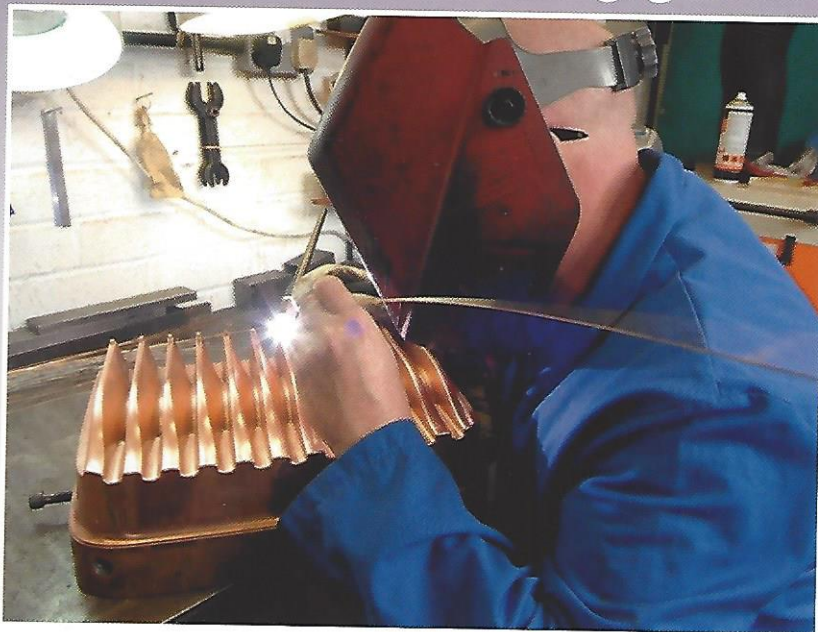

**SUPERITE SPECIALIST WELDING**  
**Est. 1955**

As part of our Mould and Die Repair Service Superite now offer  
**Laser/TIG/MIG Mould and Die Welding**

**On-site mobile TIG/MIG/WUW service**  
**Weld preparation and re-machining/grinding if required**